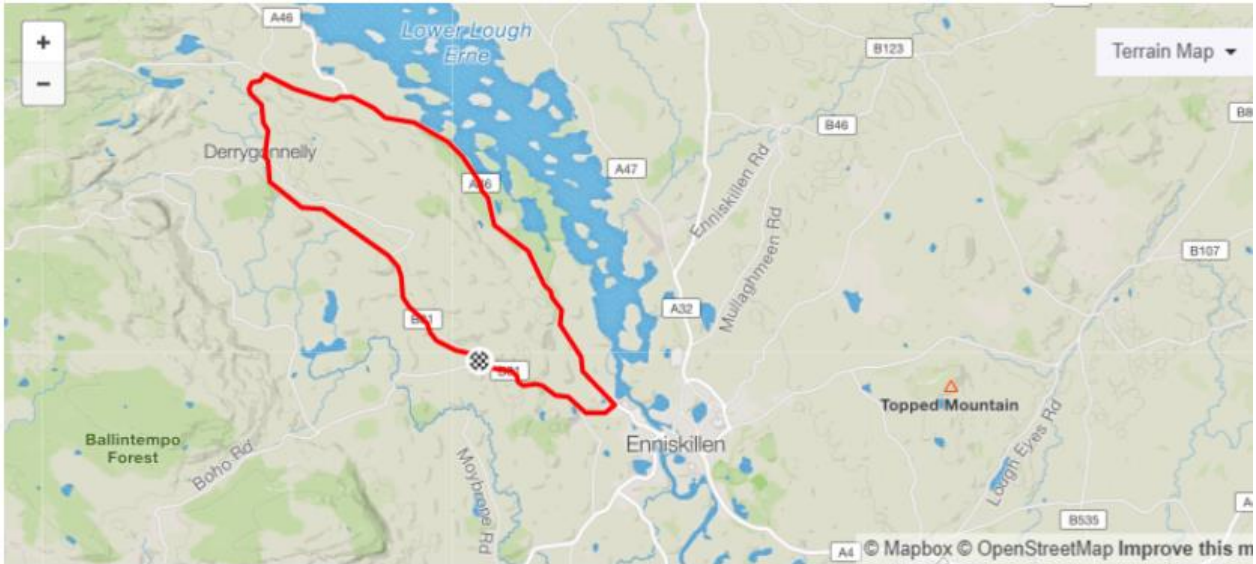

Sign on Location

Tir Navar Holiday Village
Creamery Road
Derrygonnelly
Enniskillen
BT93 6JA

Tir Navar Holiday Village is located on the left of the image just after the green bins.

Race Circuit

<https://www.strava.com/routes/8239779>

Finish Line

The finish line is located about 5 mile into the lap along the B81 Derrygonnelly Road towards Enniskillen. You will pass the finish line during laps of the circuit.

Prizes and Points

A2/A3 Handicapped Race